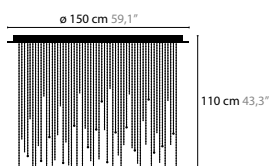

ICE FALL

DESIGN BY COEN MUNSTERS

14030 > 14032 C3

14035 > 14037 C5

14050 > 14052 C6

14060 > 14062 C14

14070 > 14072 C20

14080 > 14082 C28

ICE FALL C3

BASE: 3 X GU10 / 220V / MAX. 50W

14030	CRYSTALS	COLOURS	02
14031	EXCELLENT CRYSTALS	COLOURS	02
14032	SUPERIOR CRYSTALS	COLOURS	02

ICE FALL C14

BASE: 14 X GU10 / 220V / MAX. 50W

14060	CRYSTALS	COLOURS	02
14061	EXCELLENT CRYSTALS	COLOURS	02
14062	SUPERIOR CRYSTALS	COLOURS	02

ICE FALL C5

BASE: 5 X GU10 / 220V / MAX. 50W

14035	CRYSTALS	COLOURS	02
14036	EXCELLENT CRYSTALS	COLOURS	02
14037	SUPERIOR CRYSTALS	COLOURS	02

ICE FALL C20

BASE: 20 X GU10 / 220V / MAX. 50W

14070	CRYSTALS	COLOURS	02
14071	EXCELLENT CRYSTALS	COLOURS	02
14072	SUPERIOR CRYSTALS	COLOURS	02