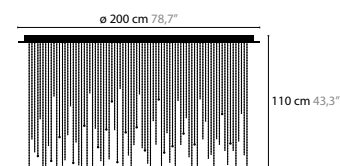

ICE FALL

DESIGN BY COEN MUNSTERS

14030 > 14032 C3

14035 > 14037 C5

14050 > 14052 C6

14060 > 14062 C14

14070 > 14072 C20

14080 > 14082 C28

ICE FALL C3

BASE: 3 X GU10 / 220V / MAX. 50W

14030	CRYSTALS	COLOURS	02
14031	EXCELLENT CRYSTALS	COLOURS	02
14032	SUPERIOR CRYSTALS	COLOURS	02

ICE FALL C14

BASE: 14 X GU10 / 220V / MAX. 50W

14060	CRYSTALS	COLOURS	02
14061	EXCELLENT CRYSTALS	COLOURS	02
14062	SUPERIOR CRYSTALS	COLOURS	02

ICE FALL C5

BASE: 5 X GU10 / 220V / MAX. 50W

14035	CRYSTALS	COLOURS	02
14036	EXCELLENT CRYSTALS	COLOURS	02
14037	SUPERIOR CRYSTALS	COLOURS	02

ICE FALL C20

BASE: 20 X GU10 / 220V / MAX. 50W

14070	CRYSTALS	COLOURS	02
14071	EXCELLENT CRYSTALS	COLOURS	02
14072	SUPERIOR CRYSTALS	COLOURS	02