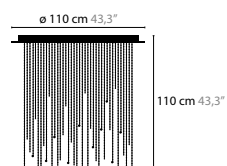

ICE FALL

DESIGN BY COEN MUNSTERS

14030 > 14032 C3

14035 > 14037 C5

14050 > 14052 C6

14060 > 14062 C14

14070 > 14072 C20

14080 > 14082 C28

ICE FALL C3

BASE: 3 X GU10 / 220V / MAX. 50W

14030	CRYSTALS	COLOURS	02
14031	EXCELLENT CRYSTALS	COLOURS	02
14032	SUPERIOR CRYSTALS	COLOURS	02

ICE FALL C14

BASE: 14 X GU10 / 220V / MAX. 50W

14060	CRYSTALS	COLOURS	02
14061	EXCELLENT CRYSTALS	COLOURS	02
14062	SUPERIOR CRYSTALS	COLOURS	02

ICE FALL C5

BASE: 5 X GU10 / 220V / MAX. 50W

14035	CRYSTALS	COLOURS	02
14036	EXCELLENT CRYSTALS	COLOURS	02
14037	SUPERIOR CRYSTALS	COLOURS	02

ICE FALL C20

BASE: 20 X GU10 / 220V / MAX. 50W

14070	CRYSTALS	COLOURS	02
14071	EXCELLENT CRYSTALS	COLOURS	02
14072	SUPERIOR CRYSTALS	COLOURS	02