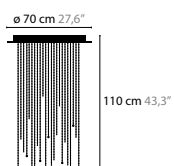

ICE FALL

DESIGN BY COEN MUNSTERS

14030 > 14032 C3

14035 > 14037 C5

14050 > 14052 C6

14060 > 14062 C14

14070 > 14072 C20

14080 > 14082 C28

ICE FALL C3

BASE: 3 X GU10 / 220V / MAX. 50W

14030	CRYSTALS	COLOURS	02
14031	EXCELLENT CRYSTALS	COLOURS	02
14032	SUPERIOR CRYSTALS	COLOURS	02

ICE FALL C14

BASE: 14 X GU10 / 220V / MAX. 50W

14060	CRYSTALS	COLOURS	02
14061	EXCELLENT CRYSTALS	COLOURS	02
14062	SUPERIOR CRYSTALS	COLOURS	02